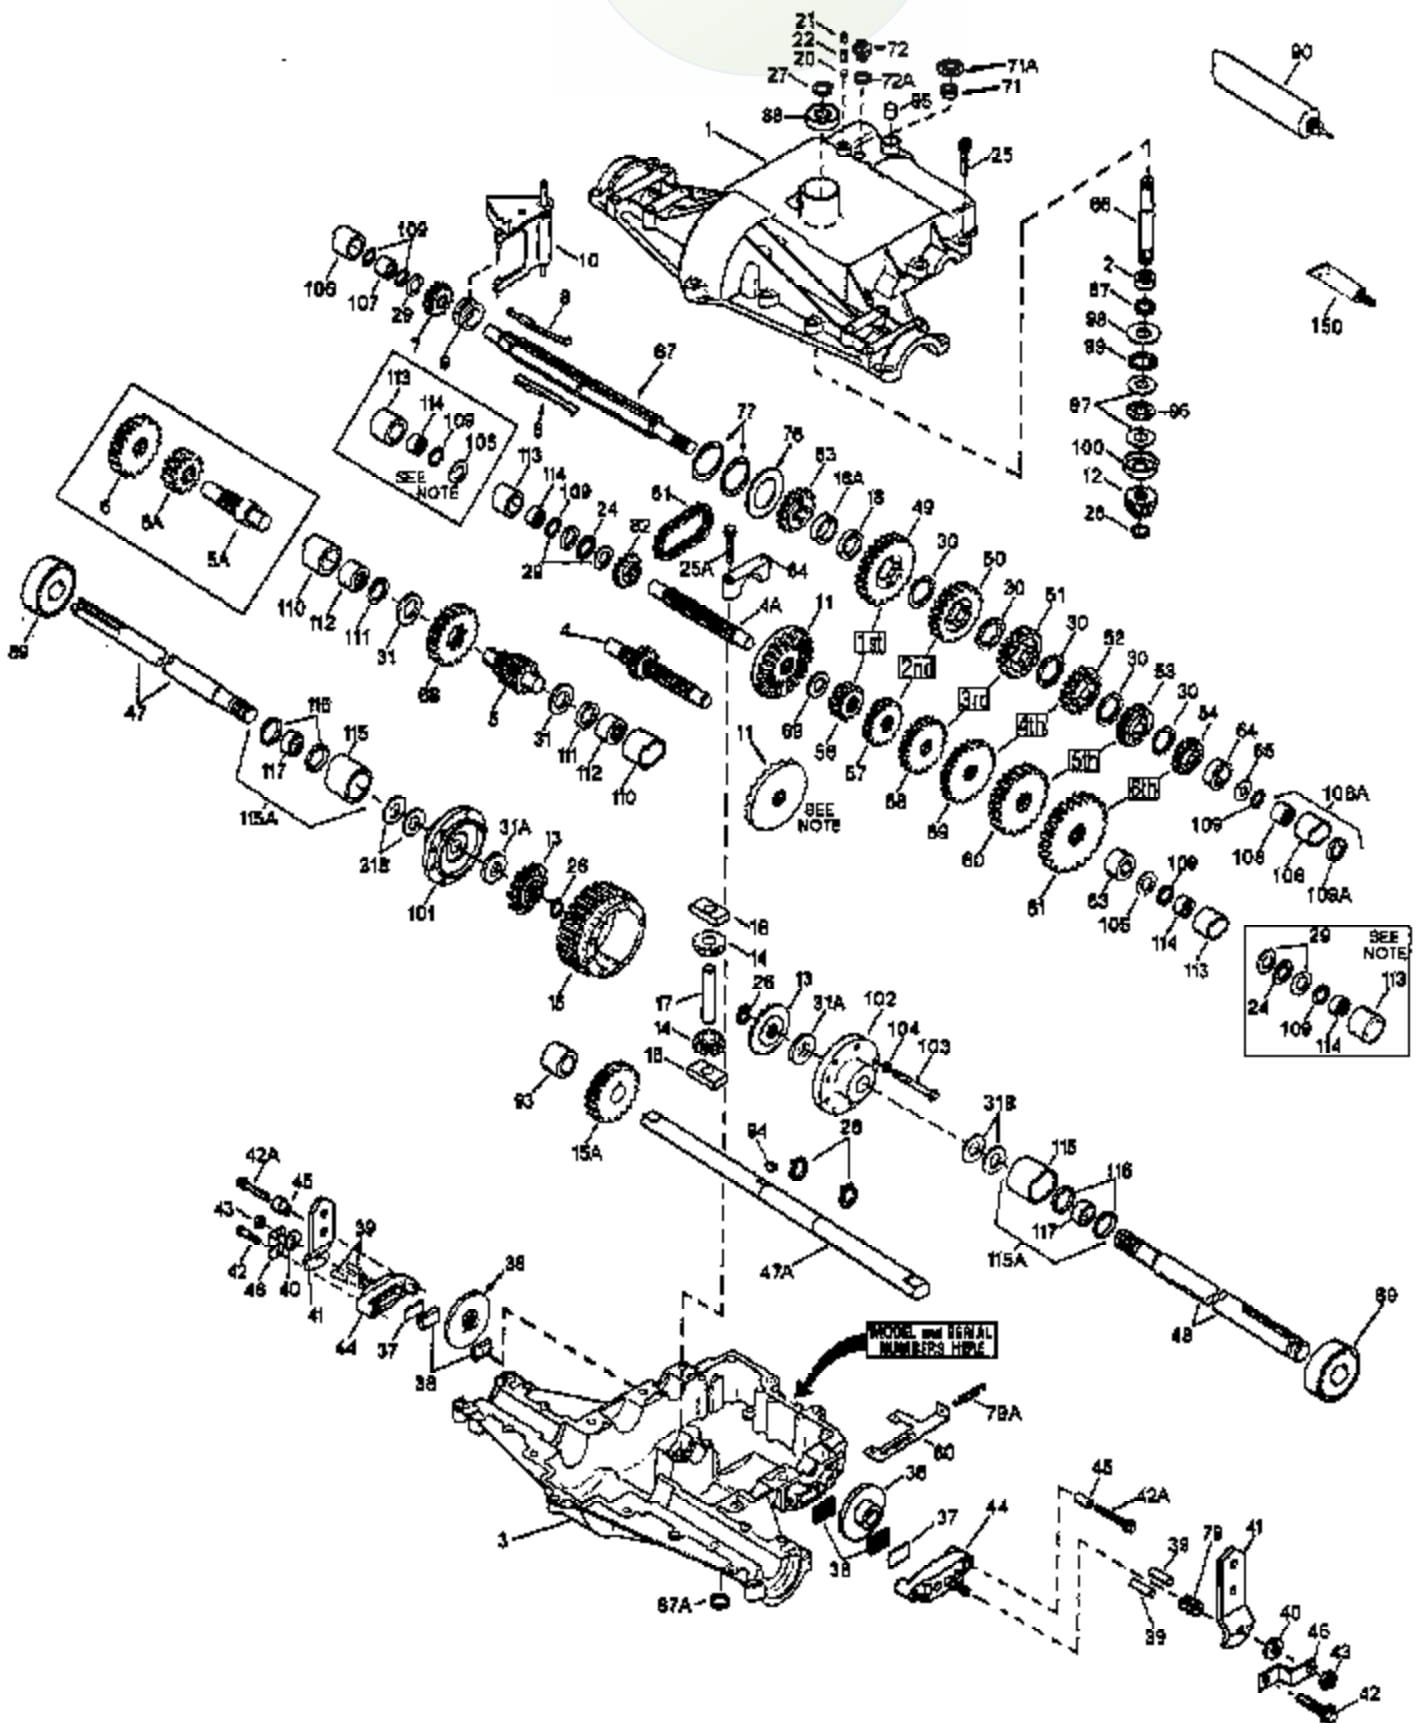

# JOIST

DAS ORIGINAL

ILLUSTRATION SHOWS TYPICAL PARTS ONLY. ORDER BY PART NUMBER. PARTS NOT LISTED ARE SUPPLIED BY OEM.

Ref #	Part Number	Qty	Description
1	772098A		Transaxle Cover
2	780155		Needle Bearing
3	770088		Transaxle Case
4	776291		Countershaft (w/9-tooth gear)
5	776275		Output Shaft (9 teeth)
6B	778247		Output Gear (35 teeth steel)
7	778253		Spur Gear (15 teeth steel)
8	792138		Key
9	784216		Shift Collar
10	784342		Shift Rod & Fork
11	778246		Bevel Gear (33 teeth-steel)
12	778245		Input Bevel Pinion (13 teeth-steel)
13	778198	820-820-016	Bevel Gear (steel)
14	778197	Peerless	Differential Bevel Pinion (steel)
15	778248		Ring Gear (31 teeth)
16	786027		Drive Block
17	786019		Drive Pin
18	786122		Neutral Spacer (.276/.268 thick)
18A	786121		Neutral Spacer (.350/.340 thick)
20	792077A		Steel Ball
21	792078		Set Screw, 3/8-16 x 3/8"
22	792079		Spring
24	780071		Thrust Bearing
25A	792073A		Screw, 1/4-20 x 1-1/4"
25	792129A		Screw, 5/16-18 x 1-1/4"
26	792018		Snap Ring
27	792018		Snap Ring
28	788040		Retaining Ring
29	780072		Thrust Washer
30	780108		Thrust Washer
31A	780107		Washer
31B	780042		Thrust Washer
31	780128		Thrust Washer
32	788042		Oil Seal
36	790043		Brake Disk
37	790007		Brake Pad Plate
38	799021		Brake Pad (Pkg. of 2)
39	786026		Dowel Pin
40	792076A		Flat Washer
41	790047		Brake Lever
42A	792085A		Screw, 1/4-20 x 2-1/4" (Use as requir ed)
42	792073A		Screw, 1/4-20 x 1-1/4" (Use as requir ed)
43	792075		Locknut, 5/16-24
44	790025		Brake Pad Holder
45	786067		Spacer
46	786086		Brake Lever Bracket
47	774832		Axle (12-5/16" long)
48	774831		Axle (16-3/16" long)
49	778216A		Spur Gear (41 teeth-steel)
50	778207A		Spur Gear (37 teeth-steel)
51	778239A		Spur Gear (32 teeth-steel)
52	778204A		Spur Gear (25 teeth-steel)
53	778203A		Spur Gear (22 teeth-steel)
54	778273		Spur Gear (19 teeth-steel)
57	778211		Spur Gear (12 teeth-steel)
58	778240		Spur Gear (18 teeth)